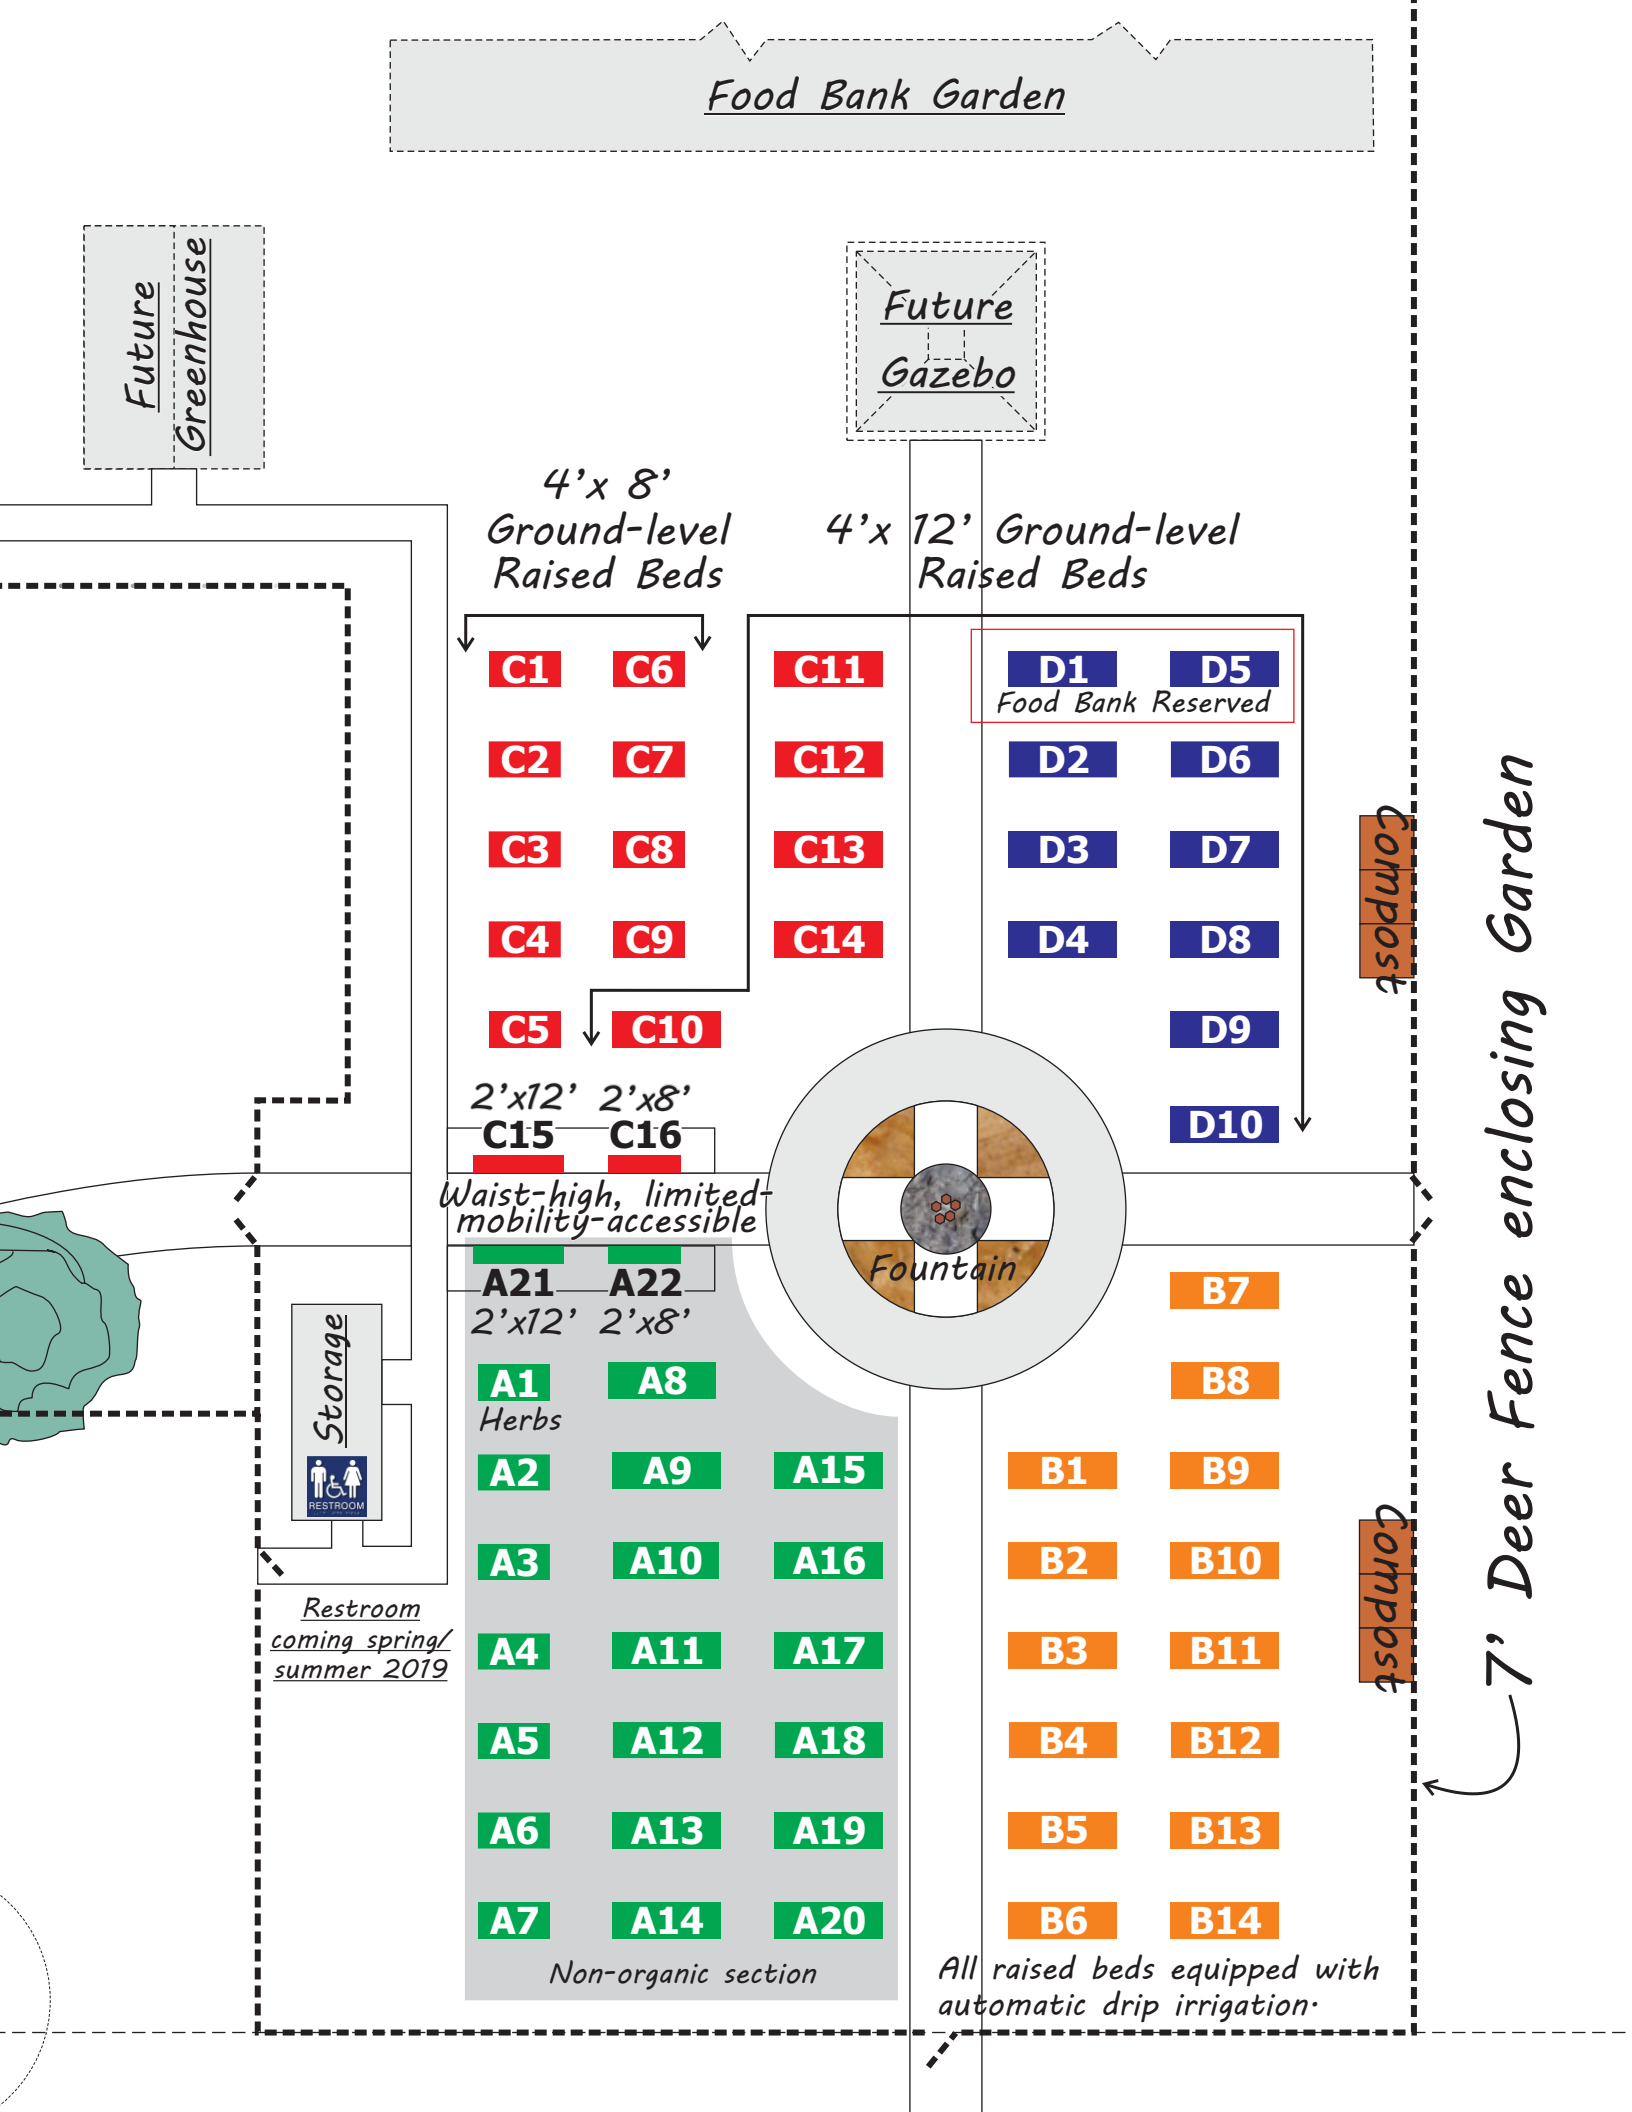

Food Bank Garden

Future
Greenhouse

Future
Gazebo

4' x 8'
Ground-level
Raised Beds

4' x 12' Ground-level
Raised Beds

C1 C6

C11

D1 D5
Food Bank Reserved

D4 D8

C5 C10

D9

2'x12' 2'x8'
C15 C16

D10

Waist-high, limited-
mobility-accessible

Fountain

Compost

Storage

Restroom
coming spring/
summer 2019

A21 A22

B7

2'x12' 2'x8'

A1 A8

Herbs

B8

A2 A9 A15

B1 B9

A3 A10 A16

B2 B10

A4 A11 A17

B3 B11

A5 A12 A18

B4 B12